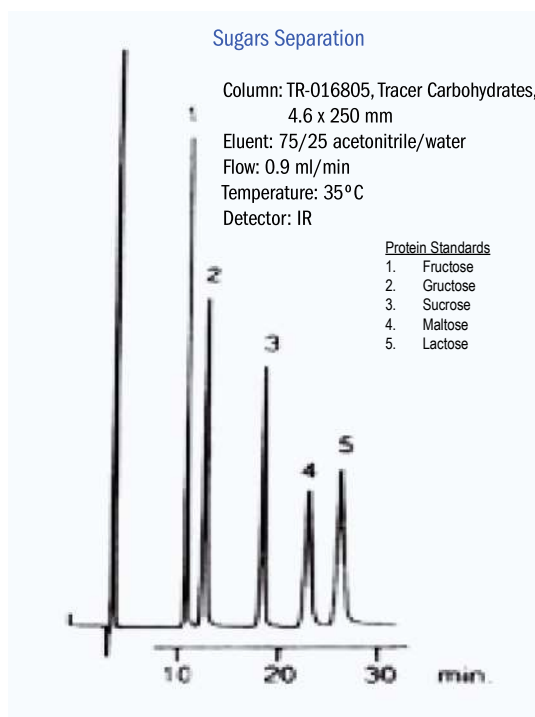

Carbohydrates Columns

Designed for Carbohydrates Analysis

Reference Description	Particle Size	Dimensions	
		µm	cm
TR-016804 Tracer Carbohydrates	5 µm	15 x 0.46 cm	
TR-016805 Tracer Carbohydrates	5 µm	25 x 0.46 cm	
TR-416804 Tracer Carbohydrates	5 µm	15 x 0.40 cm	
TR-416805 Tracer Carbohydrates	5 µm	25 x 0.40 cm