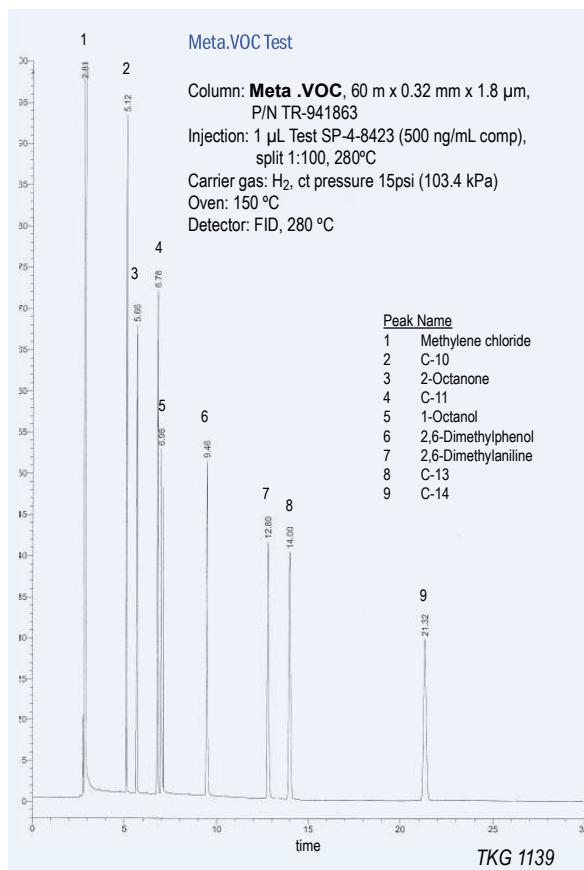

Meta.VOC

Proprietary Bonded and crosslinked phase.

- Developed for analysis of volatile organic compounds (VOC)
- Intermediate polarity column

Meta.VOC Equivalent Phase

Agilent: DB-502.2, HP-VOC
Supelco: VOCOL
Restek: Rtx-502.2

Meta.VOC

InternalLength	Film	Temp	Part.
Diam.(mm) (m)	Thickness (µm)	limits (°C)	N°. (P/N)
0,18	20	1,00	-20 to 240/250 TR-941084
0,20	10	1,20	-20 to 240/250 TR-941249
0,25	30	1,50	-20 to 240/250 TR-941532
	60	1,50	-20 to 240/250 TR-941562
0,32	60	1,80	-20 to 240/250 TR-941863
	60	3,00	-20 to 230/240 TR-943063
0,53	30	3,00	-20 to 230/240 TR-943035
	60	3,00	-20 to 230/240 TR-943065
	105	3,00	-20 to 230/240 TR-9430K5