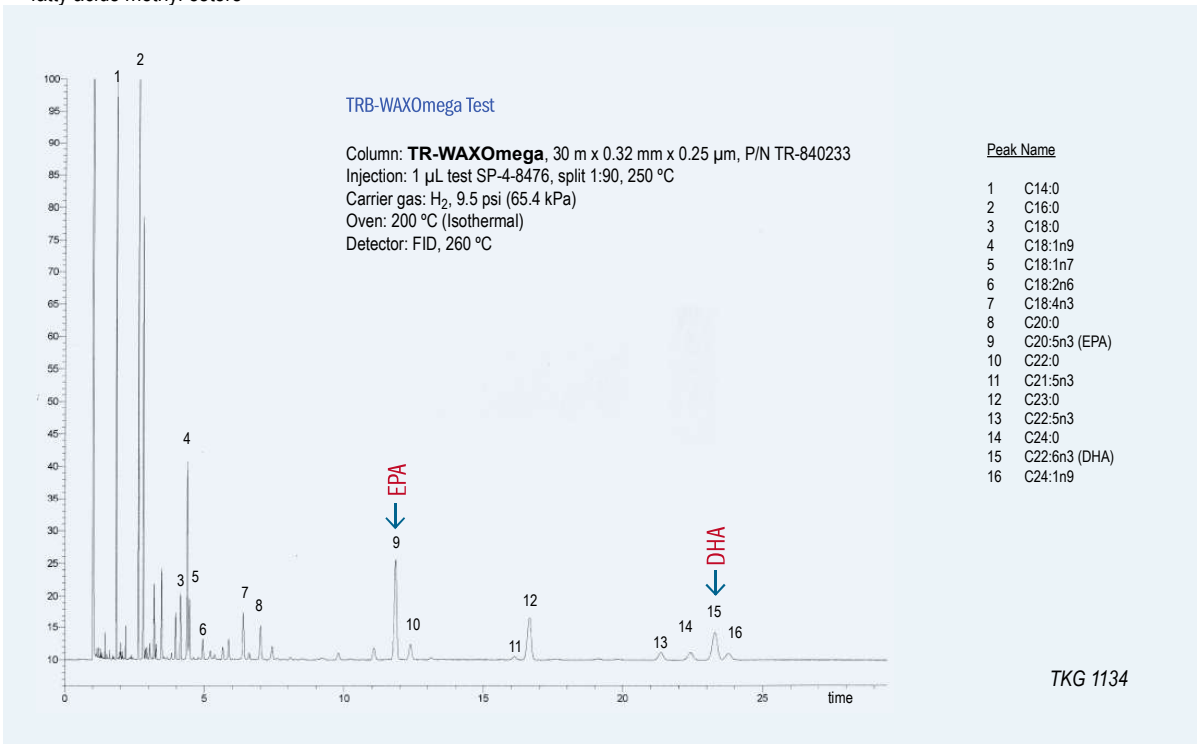

TRB-WAXOmega

| Internal Length | Film | Temp | Part. | |
|-----------------|------|----------------|---------------|------------------|
| Diam. (mm) | (m) | Thickness (µm) | limits (°C) | N°. (P/N) |
| 0,25 | 30 | 0,25 | 40 to 260/270 | TR-840232 |
| 0,32 | 30 | 0,25 | 40 to 260/270 | TR-840233 |
| 0,53 | 30 | 0,50 | 40 to 260/270 | TR-840535 |

TRB-WAXOmega

100% Polyethylene glycol, bonded and crosslinked phase.

- 100% Polyethylene glycol (PEG)
- High polarity column
- Specially designed for the analysis of Omega-3 and Omega-6 fatty acids methyl esters